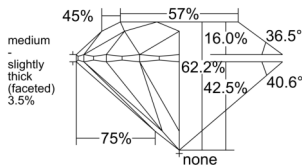

GIA®

FACSIMILE

GIA REPORT 6535993601

Verify this report at GIA.edu

GIA NATURAL DIAMOND DOSSIER®

November 17, 2025
GIA Report Number 6535993601
Shape and Cutting Style ..... Round Brilliant
Measurements ..... 5.20 - 5.24 x 3.25 mm

GRADING RESULTS

Carat Weight ..... 0.55 carat
Color Grade ..... F
Clarity Grade S11
Cut Grade ..... Excellent

ADDITIONAL GRADING INFORMATION

Polish ..... Excellent
Symmetry ..... Excellent
Fluorescence ..... None
Clarity Characteristics ..... Cloud, Crystal
Inscription(s): GIA 6535993601

PROPORTIONS

Profile to actual proportions