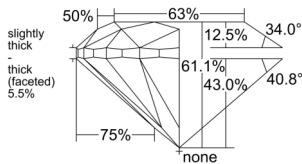

GIA®

FACSIMILE

GIA REPORT 6541004084

Verify this report at GIA.edu

GIA NATURAL DIAMOND DOSSIER®

November 17, 2025
GIA Report Number 6541004084
Shape and Cutting Style ..... Round Brilliant
Measurements ..... 4.23 - 4.28 x 2.60 mm

GRADING RESULTS

Carat Weight ..... 0.30 carat
Color Grade ..... D
Clarity Grade S11
Cut Grade ..... Very Good

ADDITIONAL GRADING INFORMATION

Polish ..... Excellent
Symmetry ..... Good
Fluorescence ..... None
Clarity Characteristics ..... Cloud, Crystal
Inscription(s): GIA 6541004084

PROPORTIONS

Profile to actual proportions

GRADING SCALES

GIA COLOR SCALE	GIA CLARITY SCALE	GIA CUT SCALE	
D	FLAWLESS	EXCELLENT	
E	INTERNALLY FLAWLESS		
F		VVS₁	VERY GOOD
G	VVS₂		
H	VS₁	GOOD	
I	VS₂		
J	S1₁	FAIR	
K	S1₂		
L	I₁	POOR	
M	I₂		
N	I₃		
O			
P			
Q			
R			
S			
T			
U			
V			
W			
X			
Y			
Z