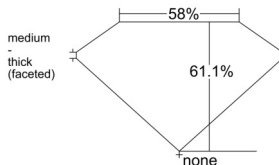

GIA®

FACSIMILE

GIA REPORT 6541040964

Verify this report at GIA.edu

GIA NATURAL DIAMOND DOSSIER®

November 21, 2025
GIA Report Number **6541040964**
Shape and Cutting Style ..... **Pear Brilliant**
Measurements ..... **8.38 x 5.27 x 3.22 mm**

GRADING RESULTS

Carat Weight ..... **0.83 carat**
Color Grade ..... **L**
Clarity Grade **VS2**

ADDITIONAL GRADING INFORMATION

Polish ..... **Excellent**
Symmetry ..... **Excellent**
Fluorescence ..... **Medium Blue**
Clarity Characteristics ..... **Crystal, Feather**
Inscription(s): **GIA 6541040964**

PROPORTIONS

Profile not to actual proportions

GRADING SCALES

GIA COLOR SCALE		GIA CLARITY SCALE			
COLORLESS	D	VERY VERY SLIGHTLY INCLUDED	FLAWLESS		
	E		INTERNALLY FLAWLESS		
	F	VERY SLIGHTLY INCLUDED	VVS₁		
	G		VVS₂		
	H		VS₁		
	NEAR COLORLESS	I	SLIGHTLY INCLUDED	VS₂	
		J		SI₁	
		FAINT	K	INCLUDED	SI₂
			L		I₁
			M		I₂
VERT LIGHT	N	LIGHT	I₃		
	O				
	P				
	Q				
	R