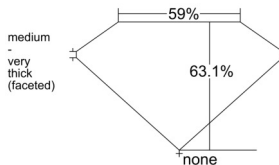

GIA®

FACSIMILE

GIA REPORT 6541059563

Verify this report at GIA.edu

GIA NATURAL DIAMOND DOSSIER®

November 20, 2025
GIA Report Number 6541059563
Shape and Cutting Style ..... Pear Brilliant
Measurements ..... 6.40 x 4.04 x 2.55 mm

GRADING RESULTS

Carat Weight ..... 0.40 carat
Color Grade ..... H
Clarity Grade VS1

ADDITIONAL GRADING INFORMATION

Polish ..... Excellent
Symmetry ..... Very Good
Fluorescence ..... None
Clarity Characteristics ..... Crystal, Needle, Pinpoint
Inscription(s): GIA 6541059563

PROPORTIONS

Profile not to actual proportions

GRADING SCALES

GIA COLOR SCALE		GIA CLARITY SCALE			
COLORLESS	D	VERY VERY SLIGHTLY INCLUDED	FLAWLESS		
	E		INTERNALLY FLAWLESS		
	F	VERY SLIGHTLY INCLUDED	VVS₁		
	G		VVS₂		
	H		VS₁		
	NEAR COLORLESS	I	SLIGHTLY INCLUDED	VS₂	
		J		SI₁	
		FAINT	K	INCLUDED	SI₂
			L		I₁
			M		I₂
VERT LIGHT	N	LIGHT	I₃		
	O				
	P				
	Q				
	R