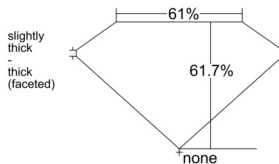

GIA®

FACSIMILE

GIA REPORT 6541063962

Verify this report at GIA.edu

GIA NATURAL DIAMOND DOSSIER®

November 20, 2025
GIA Report Number **6541063962**
Shape and Cutting Style ..... **Marquise Brilliant**
Measurements ..... **6.61 x 3.56 x 2.20 mm**

GRADING RESULTS

Carat Weight ..... **0.30 carat**
Color Grade ..... **E**
Clarity Grade **VS1**

ADDITIONAL GRADING INFORMATION

Polish ..... **Excellent**
Symmetry ..... **Very Good**
Fluorescence ..... **None**
Clarity Characteristics ..... **Feather, Pinpoint**
Inscription(s): **GIA 6541063962**

PROPORTIONS

Profile not to actual proportions

GRADING SCALES

GIA COLOR SCALE		GIA CLARITY SCALE			
COLORLESS	D	VERY VERY SLIGHTLY INCLUDED	FLAWLESS		
	E		INTERNALLY FLAWLESS		
	F	VERY SLIGHTLY INCLUDED	VS₁		
	G		VS₂		
	H		VS₁		
	NEAR COLORLESS	I	SLIGHTLY INCLUDED	VS₂	
		J		SI₁	
		FAINT	K	INCLUDED	SI₂
			L		I₁
			M		I₂
VERT LIGHT	N	NOT GRADED	I₃		
	O				
	P				
	Q				
LIGHT	R				
	S				
	T				
	U				
	V				
	Z