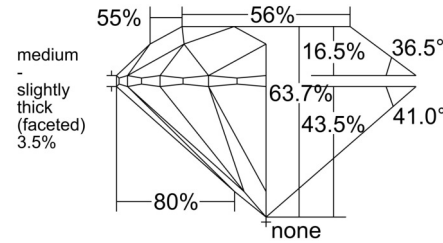

GIA NATURAL DIAMOND GRADING REPORT

November 24, 2025

GIA Report Number 6541072497

Shape and Cutting Style Round Brilliant

Measurements 7.20 - 7.27 x 4.61 mm

GRADING RESULTS

Carat Weight 1.50 carat

Color Grade F

Clarity Grade VVS2

Cut Grade Excellent

ADDITIONAL GRADING INFORMATION

Polish Excellent

Symmetry Excellent

Fluorescence None

Inscription(s): GIA 6541072497

PROPORTIONS

Profile to actual proportions

CLARITY CHARACTERISTICS

KEY TO SYMBOLS*

-  Feather
-  Cloud
-  Pinpoint
-  Natural

* Red symbols denote internal characteristics (inclusions). Green or black symbols denote external characteristics (blemishes). Diagram is an approximate representation of the diamond, and symbols shown indicate type, position, and approximate size of clarity characteristics. All clarity characteristics may not be shown. Details of finish are not shown.