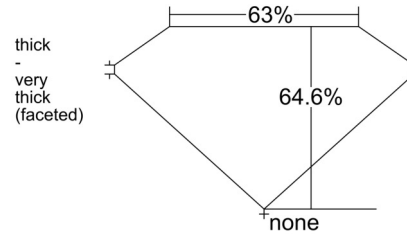

GIA NATURAL DIAMOND GRADING REPORT

November 24, 2025
 GIA Report Number 6541073683
 Shape and Cutting Style Pear Brilliant
 Measurements 9.63 x 6.21 x 4.01 mm

GRADING RESULTS

Carat Weight 1.51 carat
 Color Grade D
 Clarity Grade SI1

ADDITIONAL GRADING INFORMATION

Polish Very Good
 Symmetry Excellent
 Fluorescence None
 Inscription(s): GIA 6541073683
 Comments: Pinpoints are not shown.

PROPORTIONS

Profile not to actual proportions

CLARITY CHARACTERISTICS

KEY TO SYMBOLS*

- Crystal
- ~ Feather
- ∖ Needle
- ◐ Cavity

* Red symbols denote internal characteristics (inclusions). Green or black symbols denote external characteristics (blemishes). Diagram is an approximate representation of the diamond, and symbols shown indicate type, position, and approximate size of clarity characteristics. All clarity characteristics may not be shown. Details of finish are not shown.