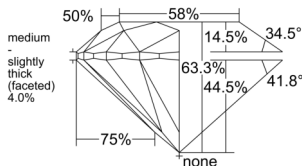

GIA®

FACSIMILE

GIA REPORT 6541074926

Verify this report at GIA.edu

GIA NATURAL DIAMOND DOSSIER®

November 21, 2025
GIA Report Number 6541074926
Shape and Cutting Style ..... Round Brilliant
Measurements ..... 5.20 - 5.23 x 3.30 mm

GRADING RESULTS

Carat Weight ..... 0.55 carat
Color Grade ..... F
Clarity Grade VS1
Cut Grade ..... Excellent

ADDITIONAL GRADING INFORMATION

Polish ..... Excellent
Symmetry ..... Excellent
Fluorescence ..... Medium Blue
Clarity Characteristics ..... Crystal, Pinpoint
Inscription(s): GIA 6541074926

PROPORTIONS

Profile to actual proportions

GRADING SCALES

GIA COLOR SCALE

COLORLESS	D
	E
	F
	G
	H
	I
	J
NEAR COLORLESS	K
	L
FAIN	M
	N
	O
	P
VERY LIGHT	Q
	R
	S
	T
	U
	V
	W
	X
	Y
LIGHT	Z

GIA CLARITY SCALE

FLAWLESS	VERY VERY SLIGHTLY INCLUDED	VS₁	VS₂	VS₁	VS₂	SL₁	SL₂	I₁	I₂	I₃		
											FLAWLESS	INTERNALLY FLAWLESS

GIA CUT SCALE

EXCELLENT
VERY GOOD
GOOD
FAIR
POOR