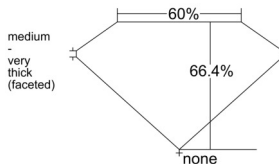

GIA®

FACSIMILE

GIA REPORT 6541076959

Verify this report at GIA.edu

GIA NATURAL DIAMOND DOSSIER®

November 21, 2025
GIA Report Number **6541076959**
Shape and Cutting Style ..... **Pear Brilliant**
Measurements ..... **6.48 x 4.43 x 2.94 mm**

GRADING RESULTS

Carat Weight ..... **0.50 carat**
Color Grade ..... **I**
Clarity Grade **VS1**

ADDITIONAL GRADING INFORMATION

Polish ..... **Excellent**
Symmetry ..... **Very Good**
Fluorescence ..... **None**
Clarity Characteristics ..... **Needle, Indented Natural**
Inscription(s): **GIA 6541076959**

PROPORTIONS

Profile not to actual proportions

GRADING SCALES

GIA COLOR SCALE		GIA CLARITY SCALE			
COLORLESS	D	VERY VERY SLIGHTLY INCLUDED	FLAWLESS		
	E		INTERNALLY FLAWLESS		
	F	VERY SLIGHTLY INCLUDED	VVS₁		
	G		VVS₂		
	H		VS₁		
	NEAR COLORLESS	I	SLIGHTLY INCLUDED	VS₂	
		J		SI₁	
		FAINT	K	INCLUDED	SI₂
			L		I₁
			M		I₂
VERT LIGHT	N	LIGHT	I₃		
	O				
	P				
	Q				
	R