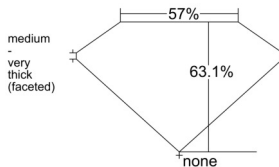

GIA®

FACSIMILE

GIA REPORT 6541081828

Verify this report at GIA.edu

GIA NATURAL DIAMOND DOSSIER®

November 24, 2025
GIA Report Number **6541081828**
Shape and Cutting Style ..... **Pear Brilliant**
Measurements ..... **6.60 x 4.47 x 2.82 mm**

GRADING RESULTS

Carat Weight ..... **0.50 carat**
Color Grade ..... **G**
Clarity Grade **VS1**

ADDITIONAL GRADING INFORMATION

Polish ..... **Excellent**
Symmetry ..... **Very Good**
Fluorescence ..... **None**
Clarity Characteristics ..... **Feather**
Inscription(s): **GIA 6541081828**

PROPORTIONS

Profile not to actual proportions

GRADING SCALES

GIA COLOR SCALE		GIA CLARITY SCALE			
COLORLESS	D	VERY VERY SLIGHTLY INCLUDED	FLAWLESS		
	E		INTERNALLY FLAWLESS		
	F	VERY SLIGHTLY INCLUDED	VS₁		
	G		VS₂		
	H		VS₁		
	NEAR COLORLESS	I	SLIGHTLY INCLUDED	VS₂	
		J		SI₁	
		FAINT	K	INCLUDED	SI₂
			L		I₁
			M		I₂
VERT LIGHT	N	INCLUDED	I₃		
	O				
	P				
	Q				
	R				
LIGHT	S				
	T				
	U				
	V				
	W				
	X				
	Y				
	Z