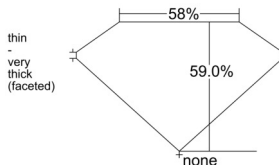

GIA®

FACSIMILE

GIA REPORT 6541085652

Verify this report at GIA.edu

GIA NATURAL DIAMOND DOSSIER®

November 27, 2025
GIA Report Number 6541085652
Shape and Cutting Style ..... Heart Brilliant
Measurements ..... 5.21 x 6.15 x 3.63 mm

GRADING RESULTS

Carat Weight ..... 0.70 carat
Color Grade ..... J
Clarity Grade SI1

ADDITIONAL GRADING INFORMATION

Polish ..... Excellent
Symmetry ..... Very Good
Fluorescence ..... Faint
Clarity Characteristics..... Crystal, Feather, Cloud, Cavity
Inscription(s): GIA 6541085652

PROPORTIONS

Profile not to actual proportions

GRADING SCALES

GIA COLOR SCALE		GIA CLARITY SCALE			
COLORLESS	D	VERY VERY SLIGHTLY INCLUDED	FLAWLESS		
	E		INTERNALLY FLAWLESS		
	F	VERY SLIGHTLY INCLUDED	VVS₁		
	G		VVS₂		
	H		VS₁		
	NEAR COLORLESS	I	SLIGHTLY INCLUDED	VS₂	
		J		SI₁	
		FAINT	K	INCLUDED	SI₂
			L		I₁
			M		I₂
VERT LIGHT	N	LIGHT	I₃		
	O				
	P				
	Q				
	R