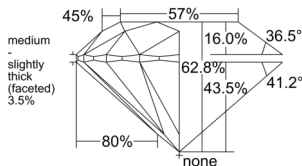

GIA®

FACSIMILE

GIA REPORT 6541111843

Verify this report at GIA.edu

GIA NATURAL DIAMOND DOSSIER®

November 28, 2025
GIA Report Number 6541111843
Shape and Cutting Style ..... Round Brilliant
Measurements ..... 4.45 - 4.48 x 2.81 mm

GRADING RESULTS

Carat Weight ..... 0.34 carat
Color Grade ..... G
Clarity Grade VS1
Cut Grade ..... Excellent

ADDITIONAL GRADING INFORMATION

Polish ..... Excellent
Symmetry ..... Excellent
Fluorescence ..... None
Clarity Characteristics ..... Cloud, Crystal, Needle
Inscription(s): GIA 6541111843

PROPORTIONS

Profile to actual proportions

GRADING SCALES

GIA COLOR SCALE

COLORLESS	D
	E
	F
	G
	H
	I
	J
NEAR COLORLESS	K
	L
	M
FANT	N
	O
	P
	R
	S
	T
	U
	V
	W
	X
	Y
LIGHT	Z

GIA CLARITY SCALE

FLAWLESS	VERY VERY SLIGHTLY INCLUDED	VS₁	VS₂	VS₁	VS₂	SL₁	SL₂	I₁	I₂	I₃		
											FLAWLESS	INTERNALLY FLAWLESS

GIA CUT SCALE

EXCELLENT
VERY GOOD
GOOD
FAIR
POOR