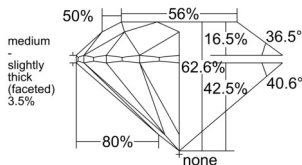

GIA®

FACSIMILE

GIA REPORT 6541121801

Verify this report at GIA.edu

GIA NATURAL DIAMOND DOSSIER®

December 01, 2025
GIA Report Number 6541121801
Shape and Cutting Style ..... Round Brilliant
Measurements ..... 4.45 - 4.46 x 2.79 mm

GRADING RESULTS

Carat Weight ..... 0.34 carat
Color Grade ..... F
Clarity Grade VS1
Cut Grade ..... Excellent

ADDITIONAL GRADING INFORMATION

Polish ..... Excellent
Symmetry ..... Excellent
Fluorescence ..... None
Clarity Characteristics ..... Crystal, Cloud, Pinpoint, Needle
Inscription(s): GIA 6541121801

PROPORTIONS

GRADING SCALES

GIA COLOR SCALE	GIA CLARITY SCALE	GIA CUT SCALE
Colorless (D-F)	Flawless	Excellent
Near Colorless (G-H)	Internally Flawless	
Faint (I-K)	VVS₁	Very Good
Very Light (L-M)	VVS₂	
Light (N-O)	VS₁	Good
Very Light (P-R)	VS₂	
Light (S-T)	SI₁	Fair
Very Light (U-V)	SI₂	
Light (W-X)	I₁	Poor
Very Light (Y)	I₂	
Light (Z)	I₃