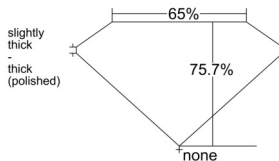

GIA®

FACSIMILE

GIA REPORT 6541128581

Verify this report at GIA.edu

GIA NATURAL DIAMOND DOSSIER®

December 01, 2025
GIA Report Number 6541128581
Shape and Cutting Style ..... Square Modified Brilliant
Measurements ..... 4.58 x 4.43 x 3.35 mm

GRADING RESULTS

Carat Weight ..... 0.58 carat
Color Grade ..... F
Clarity Grade SI2

ADDITIONAL GRADING INFORMATION

Polish ..... Excellent
Symmetry ..... Good
Fluorescence ..... None
Clarity Characteristics ..... Crystal, Cloud
Inspection(s): GIA 6541128581

PROPORTIONS

Profile not to actual proportions

GRADING SCALES

GIA COLOR SCALE		GIA CLARITY SCALE	
COLORLESS	D	VERY VERY SLIGHTLY INCLUDED	FLAWLESS
	E		INTERNALLY FLAWLESS
	F		VVS₁
	G		VVS₂
	H		VS₁
	I		VS₂
	J		SI₁
	K		SI₂
	L		I₁
	M		I₂
NEAR COLORLESS	N	SLIGHTLY INCLUDED	I₃
	O		
	P		
	Q		
FAINT	R		
	S		
	T		
	U		
VERT LIGHT	V		
	W		
	X		
	Y		
COLORLESS	Z