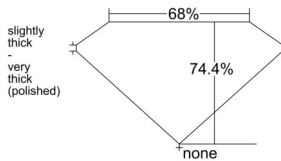

GIA®

FACSIMILE

GIA REPORT 6541131838

Verify this report at GIA.edu

GIA NATURAL DIAMOND DOSSIER®

December 03, 2025
GIA Report Number 6541131838
Shape and Cutting Style ..... **Square Modified Brilliant**
Measurements ..... 4.57 x 4.50 x 3.35 mm

GRADING RESULTS

Carat Weight ..... 0.59 carat
Color Grade ..... H
Clarity Grade S11

ADDITIONAL GRADING INFORMATION

Polish ..... Excellent
Symmetry ..... Excellent
Fluorescence ..... None
Clarity Characteristics ..... Crystal
Inscription(s): GIA 6541131838

PROPORTIONS

Profile not to actual proportions

GRADING SCALES

GIA COLOR SCALE		GIA CLARITY SCALE			
COLORLESS	D	VERY VERY SLIGHTLY INCLUDED	FLAWLESS		
	E		INTERNALLY FLAWLESS		
	F	VERY SLIGHTLY INCLUDED	VVS₁		
	G		VVS₂		
	H		VS₁		
	NEAR COLORLESS	I	SLIGHTLY INCLUDED	VS₂	
		J		S1₁	
		FAINT	K	INCLUDED	S1₂
			L		I₁
			M		I₂
VERT LIGHT			N	INCLUDED	I₃
			O		
			P		
	Q				
LIGHT	R				
	S				
	T				
	U				
	V				
	Z