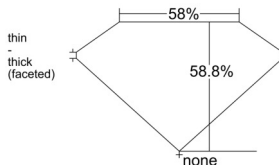

GIA®

FACSIMILE

GIA REPORT 6541132642

Verify this report at GIA.edu

GIA NATURAL DIAMOND DOSSIER®

December 03, 2025
GIA Report Number 6541132642
Shape and Cutting Style ..... Heart Brilliant
Measurements ..... 5.15 x 5.70 x 3.35 mm

GRADING RESULTS

Carat Weight ..... 0.54 carat
Color Grade ..... H
Clarity Grade VS1

ADDITIONAL GRADING INFORMATION

Polish ..... Very Good
Symmetry ..... Very Good
Fluorescence ..... None
Clarity Characteristics ..... Cloud, Needle, Pinpoint
Inspection(s): GIA 6541132642

PROPORTIONS

Profile not to actual proportions

GRADING SCALES

GIA COLOR SCALE		GIA CLARITY SCALE			
COLORLESS	D	VERY VERY SLIGHTLY INCLUDED	FLAWLESS		
	E		INTERNALLY FLAWLESS		
	F		VVS₁		
	NEAR COLORLESS	G	VERY SLIGHTLY INCLUDED	VVS₂	
		H		VS₁	
		FANT	I	SLIGHTLY INCLUDED	VS₂
			J		SI₁
	LIGHT	K	INCLUDED	SI₂	
		L		I₁	
		M		I₂	
VERT LIGHT		N	INCLUDED	I₃	
		O			
		P			
		Q			
		R