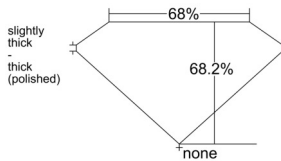

GIA®

FACSIMILE

GIA REPORT 6541136623

Verify this report at GIA.edu

GIA NATURAL DIAMOND DOSSIER®

December 02, 2025
GIA Report Number 6541136623
Shape and Cutting Style ..... **Cut-Cornered Rectangular Modified Brilliant**
Measurements ..... 5.03 x 3.98 x 2.72 mm

GRADING RESULTS

Carat Weight ..... 0.50 carat
Color Grade ..... H
Clarity Grade VS1

ADDITIONAL GRADING INFORMATION

Polish ..... Excellent
Symmetry ..... Very Good
Fluorescence ..... None
Clarity Characteristics ..... Crystal, Needle, Pinpoint
Inspection(s): GIA 6541136623

PROPORTIONS

Profile not to actual proportions

GRADING SCALES

GIA COLOR SCALE		GIA CLARITY SCALE			
COLORLESS	D	VERY VERY SLIGHTLY INCLUDED	FLAWLESS		
	E		INTERNALLY FLAWLESS		
	F		VVS₁		
	NEAR COLORLESS	G	VERY SLIGHTLY INCLUDED	VVS₂	
		H		VS₁	
		FAINT	I	SLIGHTLY INCLUDED	VS₂
			J		SI₁
			K		SI₂
	LIGHT	L	INCLUDED	I₁	
		M		I₂	
N		I₃			
O					
P					
Q					
R					
S					
T					
U					
V					
W					
X					
Y					
Z