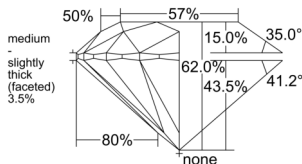

GIA®

FACSIMILE

GIA REPORT 6541137038

Verify this report at GIA.edu

GIA NATURAL DIAMOND DOSSIER®

December 02, 2025
GIA Report Number 6541137038
Shape and Cutting Style ..... Round Brilliant
Measurements ..... 5.23 - 5.26 x 3.25 mm

GRADING RESULTS

Carat Weight ..... 0.55 carat
Color Grade ..... H
Clarity Grade VVS2
Cut Grade ..... Excellent

ADDITIONAL GRADING INFORMATION

Polish ..... Excellent
Symmetry ..... Excellent
Fluorescence ..... None
Clarity Characteristics ..... Cloud, Pinpoint, Feather
Inscription(s): GIA 6541137038

PROPORTIONS

GRADING SCALES

GIA COLOR SCALE	GIA CLARITY SCALE	GIA CUT SCALE	
D	FLAWLESS	EXCELLENT	
E	INTERNALLY FLAWLESS		
F		VVS₁	VERY GOOD
G	VVS₂		
H	VS₁	GOOD	
I	VS₂		
J	SI₁	FAIR	
K	SI₂		
L	I₁	POOR	
M	I₂		
N	I₃		
O			
P			
Q			
R			
S			
T			
U			
V			
W			
X			
Y			
Z