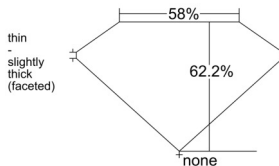

GIA®

FACSIMILE

GIA REPORT 6541138359

Verify this report at GIA.edu

GIA NATURAL DIAMOND DOSSIER®

December 02, 2025
GIA Report Number 6541138359
Shape and Cutting Style ..... Oval Brilliant
Measurements ..... 6.86 x 4.50 x 2.80 mm

GRADING RESULTS

Carat Weight ..... 0.53 carat
Color Grade ..... D
Clarity Grade VS1

ADDITIONAL GRADING INFORMATION

Polish ..... Excellent
Symmetry ..... Good
Fluorescence ..... Faint
Clarity Characteristics ..... Needle, Feather, Internal Graining
Inscription(s): GIA 6541138359

PROPORTIONS

Profile not to actual proportions

GRADING SCALES

GIA COLOR SCALE		GIA CLARITY SCALE	
COLORLESS	D	VERY VERY SLIGHTLY INCLUDED	FLAWLESS
	E		INTERNALLY FLAWLESS
	F		VVS₁
	G		VVS₂
	H		VS₁
	I		VS₂
	J		SI₁
	K		SI₂
	L		I₁
	M		I₂
NEAR COLORLESS	N	SLIGHTLY INCLUDED	I₃
	O		
	P		
	Q		
FAINT	R		
	S		
	T		
	U		
VERT LIGHT	V		
	W		
	X		
	Y		
LIGHT	Z