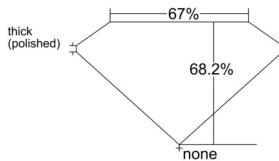

GIA®

FACSIMILE

GIA REPORT 6541150310

Verify this report at GIA.edu

GIA NATURAL DIAMOND DOSSIER®

December 03, 2025
GIA Report Number 6541150310
Shape and Cutting Style ..... **Cut-Cornered Rectangular Modified Brilliant**
Measurements ..... 5.48 x 4.35 x 2.97 mm

GRADING RESULTS

Carat Weight ..... 0.63 carat
Color Grade ..... E
Clarity Grade VS1

ADDITIONAL GRADING INFORMATION

Polish ..... Excellent
Symmetry ..... Excellent
Fluorescence ..... None
Clarity Characteristics ..... Cloud, Crystal, Feather
Inscription(s): GIA 6541150310

PROPORTIONS

Profile not to actual proportions

GRADING SCALES

GIA COLOR SCALE		GIA CLARITY SCALE			
COLORLESS	D	VERY VERY SLIGHTLY INCLUDED	FLAWLESS		
	E		INTERNALLY FLAWLESS		
	F	VERY SLIGHTLY INCLUDED	VVS₁		
	G		VVS₂		
	H		VS₁		
	NEAR COLORLESS	I	SLIGHTLY INCLUDED	VS₂	
		J		SI₁	
		FAINT	K	INCLUDED	SI₂
			L		I₁
			M		I₂
VERT LIGHT	N	LIGHT	I₃		
	O				
	P				
	Q				
	R				
	S				
	T