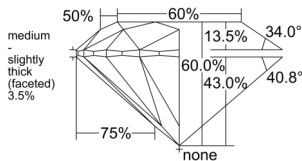

GIA®

FACSIMILE

GIA REPORT 6541151444

Verify this report at GIA.edu

GIA NATURAL DIAMOND DOSSIER®

December 03, 2025
GIA Report Number 6541151444
Shape and Cutting Style ..... Round Brilliant
Measurements ..... 4.79 - 4.83 x 2.89 mm

GRADING RESULTS

Carat Weight ..... 0.41 carat
Color Grade ..... F
Clarity Grade VVS1
Cut Grade ..... Excellent

ADDITIONAL GRADING INFORMATION

Polish ..... Excellent
Symmetry ..... Excellent
Fluorescence ..... None
Clarity Characteristics ..... Pinpoint, Internal Graining
Inspection(s): GIA 6541151444

PROPORTIONS

Profile to actual proportions

GRADING SCALES

GIA COLOR SCALE	GIA CLARITY SCALE	GIA CUT SCALE	
D	FLAWLESS	EXCELLENT	
E	INTERNALLY FLAWLESS		
F		VVS₁	VERY GOOD
G	VVS₂		
H	VS₁	GOOD	
I	VS₂		
J	SI₁	FAIR	
K	SI₂		
L	I₁	POOR	
M	I₂		
N	I₃		
O			
P			
Q			
R			
S			
T			
U			
V			
W			
X			
Y			
Z