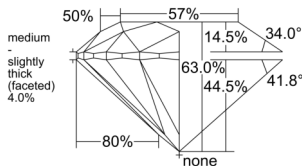

GIA®

FACSIMILE

GIA REPORT 6541160156

Verify this report at GIA.edu

GIA NATURAL DIAMOND DOSSIER®

December 04, 2025
GIA Report Number 6541160156
Shape and Cutting Style ..... Round Brilliant
Measurements ..... 4.70 - 4.72 x 2.97 mm

GRADING RESULTS

Carat Weight ..... 0.40 carat
Color Grade ..... F
Clarity Grade S11
Cut Grade ..... Excellent

ADDITIONAL GRADING INFORMATION

Polish ..... Excellent
Symmetry ..... Excellent
Fluorescence ..... Medium Blue
Clarity Characteristics ..... Crystal, Indented Natural
Inspection(s): GIA 6541160156

PROPORTIONS

Profile to actual proportions