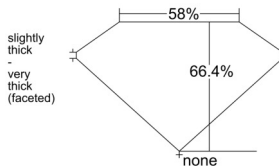

GIA®

FACSIMILE

GIA REPORT 6541168864

Verify this report at GIA.edu

GIA NATURAL DIAMOND DOSSIER®

December 05, 2025
GIA Report Number 6541168864
Shape and Cutting Style ..... Oval Brilliant
Measurements ..... 6.51 x 5.01 x 3.33 mm

GRADING RESULTS

Carat Weight ..... 0.71 carat
Color Grade ..... G
Clarity Grade VS2

ADDITIONAL GRADING INFORMATION

Polish ..... Excellent
Symmetry ..... Very Good
Fluorescence ..... None
Clarity Characteristics ..... Cloud, Crystal
Inscription(s): GIA 6541168864

PROPORTIONS

Profile not to actual proportions

GRADING SCALES

GIA COLOR SCALE		GIA CLARITY SCALE			
COLORLESS	D	VERY VERY SLIGHTLY INCLUDED	FLAWLESS		
	E		INTERNALLY FLAWLESS		
	F		VVS₁		
	NEAR COLORLESS	G	VERY SLIGHTLY INCLUDED	VVS₂	
		H		VS₁	
		FAINT	I	SLIGHTLY INCLUDED	VS₂
			J		SI₁
	LIGHT	K	INCLUDED	SI₂	
		L		I₁	
		M		I₂	
VERY LIGHT		N	INCLUDED	I₃	
		O			
		P			
		Q			
		R			
	S				
	T				
	U				
	V				
	W				
	X				
	Y				
	Z