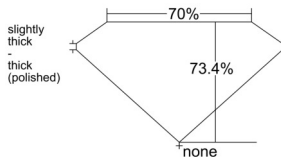

GIA®

FACSIMILE

GIA REPORT 6541170949

Verify this report at GIA.edu

GIA NATURAL DIAMOND DOSSIER®

December 08, 2025
GIA Report Number 6541170949
Shape and Cutting Style ..... Square Modified Brilliant
Measurements ..... 4.36 x 4.28 x 3.14 mm

GRADING RESULTS

Carat Weight ..... 0.51 carat
Color Grade I
Clarity Grade VVS2

ADDITIONAL GRADING INFORMATION

Polish ..... Excellent
Symmetry ..... Very Good
Fluorescence ..... None
Clarity Characteristics ..... Pinpoint, Cloud, Feather
Inscription(s): GIA 6541170949

PROPORTIONS

Profile not to actual proportions

GRADING SCALES

GIA COLOR SCALE		GIA CLARITY SCALE			
COLORLESS	D	VERY VERY SLIGHTLY INCLUDED	FLAWLESS		
	E		INTERNALLY FLAWLESS		
	F	VERY SLIGHTLY INCLUDED	VVS₁		
	G		VVS₂		
	H		VS₁		
	NEAR COLORLESS	I	SLIGHTLY INCLUDED	VS₂	
		J		SI₁	
		FAINT	K	INCLUDED	SI₂
			L		I₁
			M		I₂
VERT LIGHT	N	LIGHT	I₃		
	O				
	P				
	Q				
	R