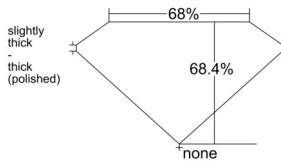

GIA®

FACSIMILE

GIA REPORT 6541171534

Verify this report at GIA.edu

GIA NATURAL DIAMOND DOSSIER®

December 08, 2025
GIA Report Number 6541171534
Shape and Cutting Style ..... **Cut-Cornered Rectangular Modified Brilliant**
Measurements ..... 6.15 x 4.23 x 2.90 mm

GRADING RESULTS

Carat Weight ..... 0.71 carat
Color Grade ..... H
Clarity Grade VVS2

ADDITIONAL GRADING INFORMATION

Polish ..... Excellent
Symmetry ..... Excellent
Fluorescence ..... None
Clarity Characteristics..... **Needle, Pinpoint, Feather, Cloud**
Inscription(s): GIA 6541171534

PROPORTIONS

Profile not to actual proportions

GRADING SCALES

GIA COLOR SCALE		GIA CLARITY SCALE			
COLORLESS	D	VERY VERY SLIGHTLY INCLUDED	FLAWLESS		
	E		INTERNALLY FLAWLESS		
	F	VERY SLIGHTLY INCLUDED	VVS₁		
	G		VVS₂		
	H		VS₁		
	NEAR COLORLESS	I	SLIGHTLY INCLUDED	VS₂	
		J		SI₁	
		FAINT	K	INCLUDED	SI₂
			L		I₁
			M		I₂
VERT LIGHT			N	INCLUDED	I₃
			O		
			P		
	Q				
LIGHT	R				
	S				
	T				
	U				
	V				
	Z