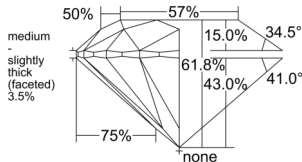

GIA®

FACSIMILE

GIA REPORT 6541182519

Verify this report at GIA.edu

GIA NATURAL DIAMOND DOSSIER®

December 08, 2025
GIA Report Number 6541182519
Shape and Cutting Style ..... Round Brilliant
Measurements ..... 3.92 - 3.94 x 2.43 mm

GRADING RESULTS

Carat Weight ..... 0.23 carat
Color Grade ..... G
Clarity Grade VS2
Cut Grade ..... Excellent

ADDITIONAL GRADING INFORMATION

Polish ..... Excellent
Symmetry ..... Excellent
Fluorescence ..... None
Clarity Characteristics ..... Crystal, Feather, Cloud
Inscription(s): GIA 6541182519

PROPORTIONS

GRADING SCALES

GIA COLOR SCALE	GIA CLARITY SCALE	GIA CUT SCALE	
D	FLAWLESS	EXCELLENT	
E	INTERNALLY FLAWLESS		
F		VVS₁	VERY GOOD
G	VVS₂		
H	VS₁	GOOD	
I	VS₂		
J	SI₁	FAIR	
K	SI₂		
L	I₁	POOR	
M			
N			
O	I₂		
P			
Q			
R	I₃		
S			
T			
U			
V			
W			
X			
Y			
Z