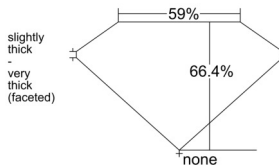

GIA®

FACSIMILE

GIA REPORT 6541192842

Verify this report at GIA.edu

GIA NATURAL DIAMOND DOSSIER®

December 09, 2025
GIA Report Number 6541192842
Shape and Cutting Style ..... Pear Brilliant
Measurements ..... 7.44 x 5.11 x 3.39 mm

GRADING RESULTS

Carat Weight ..... 0.80 carat
Color Grade ..... H
Clarity Grade VS2

ADDITIONAL GRADING INFORMATION

Polish ..... Excellent
Symmetry ..... Very Good
Fluorescence ..... None
Clarity Characteristics ..... Crystal, Cloud, Indented Natural
Inspection(s): GIA 6541192842

PROPORTIONS

Profile not to actual proportions

GRADING SCALES

GIA COLOR SCALE		GIA CLARITY SCALE			
COLORLESS	D	VERY VERY SLIGHTLY INCLUDED	FLAWLESS		
	E		INTERNALLY FLAWLESS		
	F	VERY SLIGHTLY INCLUDED	VVS₁		
	G		VVS₂		
	H		VS₁		
	NEAR COLORLESS	I	SLIGHTLY INCLUDED	VS₂	
		J		SI₁	
		FAINT	K	INCLUDED	SI₂
			L		I₁
			M		I₂
VERT LIGHT	N	INCLUDED	I₃		
	O				
	P				
	Q				
	R				
LIGHT	S				
	T				
	U				
	V				
	W				
X					
Y					
Z