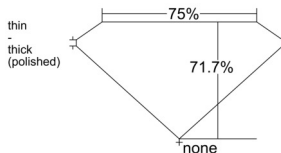

GIA®

FACSIMILE

GIA REPORT 6541198473

Verify this report at GIA.edu

GIA NATURAL DIAMOND DOSSIER®

December 09, 2025
GIA Report Number 6541198473
Shape and Cutting Style ..... Square Modified Brilliant
Measurements ..... 4.23 x 4.23 x 3.03 mm

GRADING RESULTS

Carat Weight ..... 0.46 carat
Color Grade ..... J
Clarity Grade VS2

ADDITIONAL GRADING INFORMATION

Polish ..... Very Good
Symmetry ..... Good
Fluorescence ..... None
Clarity Characteristics ..... Feather
Inscription(s): GIA 6541198473

PROPORTIONS

Profile not to actual proportions

GRADING SCALES

GIA COLOR SCALE		GIA CLARITY SCALE			
COLORLESS	D	VERY VERY SLIGHTLY INCLUDED	FLAWLESS		
	E		INTERNALLY FLAWLESS		
	F		VVS₁		
	NEAR COLORLESS	G	VERY SLIGHTLY INCLUDED	VVS₂	
		H		VS₁	
		FANT	I	SLIGHTLY INCLUDED	VS₂
			J		SI₁
	LIGHT	K	INCLUDED	SI₂	
		L		I₁	
		M		I₂	
N		NOT GRADED	I₃		
O					
P					
Q					
R					
S					
T					
U					
V					
W					
X					
Y					
Z