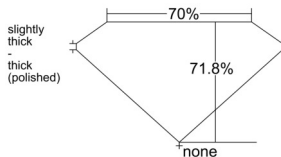

GIA®

FACSIMILE

GIA REPORT 6541211770

Verify this report at GIA.edu

GIA NATURAL DIAMOND DOSSIER®

December 10, 2025
GIA Report Number 6541211770
Shape and Cutting Style ..... **Square Modified Brilliant**
Measurements ..... 4.95 x 4.88 x 3.51 mm

GRADING RESULTS

Carat Weight ..... 0.71 carat
Color Grade ..... E
Clarity Grade S11

ADDITIONAL GRADING INFORMATION

Polish ..... Excellent
Symmetry ..... Excellent
Fluorescence ..... None
Clarity Characteristics ..... Crystal, Cloud, Feather
Inscription(s): GIA 6541211770

PROPORTIONS

Profile not to actual proportions

GRADING SCALES

GIA COLOR SCALE		GIA CLARITY SCALE			
COLORLESS	D	VERY VERY SLIGHTLY INCLUDED	FLAWLESS		
	E		INTERNALLY FLAWLESS		
	F	VERY SLIGHTLY INCLUDED	VVS₁		
	G		VVS₂		
	H		VS₁		
	NEAR COLORLESS	I	SLIGHTLY INCLUDED	VS₂	
		J		S1₁	
		FAINT	K	INCLUDED	S1₂
			L		I₁
			M		I₂
VERT LIGHT	N	LIGHT	I₃		
	O				
	P				
	Q				
	R				
	S				
	T