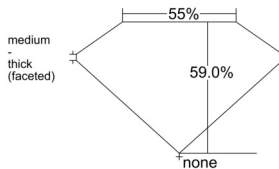

GIA®

FACSIMILE

GIA REPORT 6541230682

Verify this report at GIA.edu

GIA NATURAL DIAMOND DOSSIER®

December 15, 2025
GIA Report Number 6541230682
Shape and Cutting Style ..... Heart Brilliant
Measurements ..... 5.52 x 6.40 x 3.78 mm

GRADING RESULTS

Carat Weight ..... 0.79 carat
Color Grade ..... D
Clarity Grade VVS1

ADDITIONAL GRADING INFORMATION

Polish ..... Excellent
Symmetry ..... Excellent
Fluorescence ..... None
Clarity Characteristics ..... Pinpoint
Inscription(s): GIA 6541230682

PROPORTIONS

Profile not to actual proportions

GRADING SCALES

GIA COLOR SCALE		GIA CLARITY SCALE	
COLORLESS	D	VERY VERY SLIGHTLY INCLUDED	FLAWLESS
	E		INTERNALLY FLAWLESS
	F		VVS₁
	G		VVS₂
	H		VS₁
	I		VS₂
	J		SI₁
	K		SI₂
	L		I₁
	M		I₂
NEAR COLORLESS	N	SLIGHTLY INCLUDED	I₃
	O		
	P		
	Q		
FAINT	R		
	S		
	T		
	U		
VERT LIGHT	V		
	W		
	X		
	Y		
LIGHT	Z