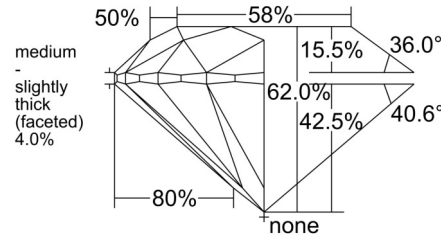

GIA NATURAL DIAMOND GRADING REPORT

December 15, 2025
GIA Report Number 6541235884
Shape and Cutting Style ..... Round Brilliant
Measurements ..... 6.98 - 7.03 x 4.35 mm

GRADING RESULTS

Carat Weight ..... 1.33 carat
Color Grade ..... F
Clarity Grade VVS1
Cut Grade ..... Excellent

ADDITIONAL GRADING INFORMATION

Polish ..... Excellent
Symmetry ..... Excellent
Fluorescence ..... None
Inscription(s): GIA 6541235884

PROPORTIONS

Profile to actual proportions