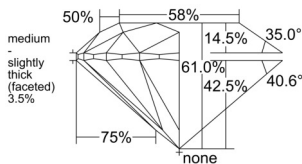

GIA®

FACSIMILE

GIA REPORT 6541239824

Verify this report at GIA.edu

GIA NATURAL DIAMOND DOSSIER®

December 19, 2025
GIA Report Number 6541239824
Shape and Cutting Style ..... Round Brilliant
Measurements ..... 4.35 - 4.37 x 2.66 mm

GRADING RESULTS

Carat Weight ..... 0.31 carat
Color Grade ..... F
Clarity Grade VS1
Cut Grade ..... Excellent

ADDITIONAL GRADING INFORMATION

Polish ..... Excellent
Symmetry ..... Excellent
Fluorescence ..... None
Clarity Characteristics ..... Cloud, Pinpoint
Inscription(s): GIA 6541239824

PROPORTIONS

Profile to actual proportions

GRADING SCALES

GIA COLOR SCALE

COLORESS	D
	E
	F
	G
	H
	I
	J
NEAR COLORESS	K
	L
FANIT	M
	N
	O
	P
VERY LIGHT	Q
	R
	S
	T
	U
	V
	W
	X
	Y
LIGHT	Z

GIA CLARITY SCALE

FLAWLESS	INTERNAL FLAWLESS	
		FLAWLESS
VERY VERY SLIGHTLY INCLUDED	VVS₁	
	VVS₂	
VERY SLIGHTLY INCLUDED	VS₁	
	VS₂	
SLIGHTLY INCLUDED	SI₁	
	SI₂	
INCLUDED	I₁	
	I₂	
	I₃	

GIA CUT SCALE

EXCELLENT	
	VERY GOOD
GOOD	
FAIR	
POOR