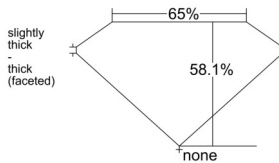

GIA®

FACSIMILE

GIA REPORT 6541251558

Verify this report at GIA.edu

GIA NATURAL DIAMOND DOSSIER®

December 17, 2025
GIA Report Number 6541251558
Shape and Cutting Style ..... Marquise Brilliant
Measurements ..... 9.14 x 4.48 x 2.60 mm

GRADING RESULTS

Carat Weight ..... 0.60 carat
Color Grade ..... H
Clarity Grade VS2

ADDITIONAL GRADING INFORMATION

Polish ..... Excellent
Symmetry ..... Very Good
Fluorescence ..... Strong Blue
Clarity Characteristics ..... Crystal
Inscription(s): GIA 6541251558

PROPORTIONS

Profile not to actual proportions

GRADING SCALES

GIA COLOR SCALE		GIA CLARITY SCALE			
COLORLESS	D	VERY VERY SLIGHTLY INCLUDED	FLAWLESS		
	E		INTERNALLY FLAWLESS		
	F		VVS₁		
	NEAR COLORLESS	G	VVS₂		
		H	VERY SLIGHTLY INCLUDED	VS₁	
		I		VS₂	
		FAINT	J	SLIGHTLY INCLUDED	SI₁
			K		SI₂
	L		INCLUDED		I₁
	M			I₂	
N	I₃				
VERT LIGHT	O				
	P				
	Q				
	R				
	S				
	T				
LIGHT	U				
	V				
	W				
	X				
	Y				
	Z