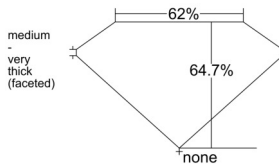

GIA®

FACSIMILE

GIA REPORT 6541256824

Verify this report at gia.edu

GIA NATURAL DIAMOND DOSSIER®

December 17, 2025
GIA Report Number 6541256824
Shape and Cutting Style ..... Oval Brilliant
Measurements ..... 6.86 x 4.88 x 3.16 mm

GRADING RESULTS

Carat Weight ..... 0.70 carat
Color Grade ..... J
Clarity Grade VVS1

ADDITIONAL GRADING INFORMATION

Polish ..... Excellent
Symmetry ..... Very Good
Fluorescence ..... Faint
Clarity Characteristics..... Pinpoint, Feather, Surface Graining
Inscription(s): GIA 6541256824

PROPORTIONS

Profile not to actual proportions

GRADING SCALES

GIA COLOR SCALE		GIA CLARITY SCALE			
COLORLESS	D	VERY VERY SLIGHTLY INCLUDED	FLAWLESS		
	E		INTERNALLY FLAWLESS		
	F	VERY SLIGHTLY INCLUDED	VVS₁		
	G		VVS₂		
	H		VS₁		
	NEAR COLORLESS	I	SLIGHTLY INCLUDED	VS₂	
		J		SI₁	
		FAINT	K	INCLUDED	SI₂
			L		I₁
			M		I₂
VERT LIGHT	N		INCLUDED	I₃	
	O				
	P				
	Q				
	R				
LIGHT	S				
	T				
	U				
	V				
	W				
X					
Y					
Z