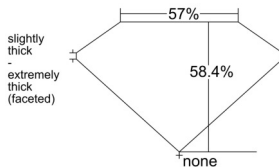

GIA®

FACSIMILE

GIA REPORT 6541258137

Verify this report at GIA.edu

GIA NATURAL DIAMOND DOSSIER®

December 18, 2025
GIA Report Number 6541258137
Shape and Cutting Style ..... Heart Brilliant
Measurements ..... 5.04 x 5.73 x 3.34 mm

GRADING RESULTS

Carat Weight ..... 0.60 carat
Color Grade I
Clarity Grade VS1

ADDITIONAL GRADING INFORMATION

Polish ..... Excellent
Symmetry ..... Very Good
Fluorescence ..... None
Clarity Characteristics..... Crystal, Cloud, Needle, Pinpoint
Inscription(s): GIA 6541258137

PROPORTIONS

Profile not to actual proportions

GRADING SCALES

GIA COLOR SCALE		GIA CLARITY SCALE			
COLORLESS	D	VERY VERY SLIGHTLY INCLUDED	FLAWLESS		
	E		INTERNALLY FLAWLESS		
	F	VERY SLIGHTLY INCLUDED	VS₁		
	G		VS₂		
	H		VS₁		
	NEAR COLORLESS	I	SLIGHTLY INCLUDED	SI₁	
		J		SI₂	
		FAINT	K	INCLUDED	I₁
			L		I₂
			M		I₃
VERT LIGHT	N				
	O				
	P				
	Q				
	R				
LIGHT	S				
	T				
	U				
	V				
	W				
	X				
	Y				
	Z