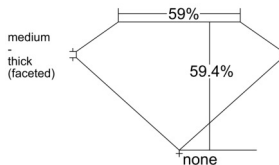

GIA®

FACSIMILE

GIA REPORT 6541264405

Verify this report at GIA.edu

GIA NATURAL DIAMOND DOSSIER®

December 18, 2025
GIA Report Number **6541264405**
Shape and Cutting Style ..... **Heart Brilliant**
Measurements ..... **4.83 x 5.63 x 3.34 mm**

GRADING RESULTS

Carat Weight ..... **0.53 carat**
Color Grade ..... **E**
Clarity Grade **VVS2**

ADDITIONAL GRADING INFORMATION

Polish ..... **Excellent**
Symmetry ..... **Excellent**
Fluorescence ..... **None**
Clarity Characteristics ..... **Feather**
Inscription(s): GIA 6541264405

PROPORTIONS

Profile not to actual proportions

GRADING SCALES

GIA COLOR SCALE		GIA CLARITY SCALE			
COLORLESS	D	VERY VERY SLIGHTLY INCLUDED	FLAWLESS		
	E		INTERNALLY FLAWLESS		
	F	VERY SLIGHTLY INCLUDED	VVS₁		
	G		VVS₂		
	H		VS₁		
	NEAR COLORLESS	I	SLIGHTLY INCLUDED	VS₂	
		J		SI₁	
		FAINT	K	INCLUDED	SI₂
			L		I₁
			M		I₂
VERT LIGHT	N	INCLUDED	I₃		
	O				
	P				
	Q				
	R				
LIGHT	S				
	T				
	U				
	V				
	W				
X					
Y					
Z