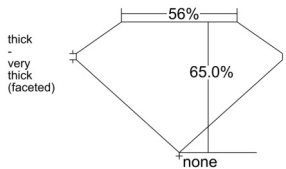

GIA®

FACSIMILE

GIA REPORT 6541278422

Verify this report at GIA.edu

GIA NATURAL DIAMOND DOSSIER®

December 22, 2025
GIA Report Number **6541278422**
Shape and Cutting Style ..... **Pear Brilliant**
Measurements ..... **6.66 x 4.38 x 2.85 mm**

GRADING RESULTS

Carat Weight ..... **0.50 carat**
Color Grade ..... **F**
Clarity Grade **VS1**

ADDITIONAL GRADING INFORMATION

Polish ..... **Very Good**
Symmetry ..... **Very Good**
Fluorescence ..... **None**
Clarity Characteristics ..... **Feather**
Inscription(s): **GIA 6541278422**

PROPORTIONS

Profile not to actual proportions

GRADING SCALES

GIA COLOR SCALE		GIA CLARITY SCALE			
COLORLESS	D	VERY VERY SLIGHTLY INCLUDED	FLAWLESS		
	E		INTERNALLY FLAWLESS		
	F		VS₁		
	NEAR COLORLESS	G	VERY SLIGHTLY INCLUDED	VS₂	
		H		VS₁	
		FAINT	I	SLIGHTLY INCLUDED	VS₂
			J		SI₁
			K		SI₂
	LIGHT	L	INCLUDED	I₁	
		M		I₂	
N		I₃			
O					
P					
Q					
R					
S