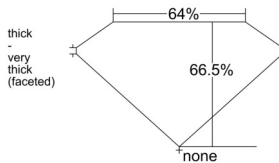

GIA®

FACSIMILE

GIA REPORT 6541304619

Verify this report at GIA.edu

GIA NATURAL DIAMOND DOSSIER®

December 24, 2025
GIA Report Number 6541304619
Shape and Cutting Style ..... Pear Brilliant
Measurements ..... 6.34 x 4.38 x 2.91 mm

GRADING RESULTS

Carat Weight ..... 0.50 carat
Color Grade ..... H
Clarity Grade VS1

ADDITIONAL GRADING INFORMATION

Polish ..... Excellent
Symmetry ..... Very Good
Fluorescence ..... None
Clarity Characteristics..... Indented Natural, Cloud, Pinpoint
Inscription(s): GIA 6541304619

PROPORTIONS

Profile not to actual proportions

GRADING SCALES

GIA COLOR SCALE		GIA CLARITY SCALE	
COLORLESS	D	VERY VERY SLIGHTLY INCLUDED	FLAWLESS
	E		INTERNALLY FLAWLESS
	F		VVS₁
	G		VVS₂
	H		VS₁
	I		VS₂
	J		SI₁
	K		SI₂
	L		I₁
	M		I₂
NEAR COLORLESS	N	SLIGHTLY INCLUDED	I₃
	O		
	P		
	Q		
FAINT	R		
	S		
	T		
	U		
VERT LIGHT	V		
	W		
	X		
	Y		
LIGHT	Z