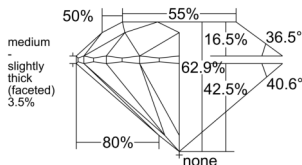

GIA®

FACSIMILE

GIA REPORT 6541308740

Verify this report at GIA.edu

GIA NATURAL DIAMOND DOSSIER®

December 25, 2025
GIA Report Number 6541308740
Shape and Cutting Style ..... Round Brilliant
Measurements ..... 4.78 - 4.81 x 3.01 mm

GRADING RESULTS

Carat Weight ..... 0.42 carat
Color Grade I
Clarity Grade VVS1
Cut Grade ..... Excellent

ADDITIONAL GRADING INFORMATION

Polish ..... Excellent
Symmetry ..... Excellent
Fluorescence ..... None
Clarity Characteristics ..... Cloud
Inscription(s): GIA 6541308740

PROPORTIONS

Profile to actual proportions

GRADING SCALES

GIA COLOR SCALE

COLOREDNESS	D
	E
	F
	G
	H
	I
	J
NEAR COLORLESS	K
	L
Faint	M
	N
	O
	P
Very Light	Q
	R
	S
	T
	U
	V
Light	W
	X
	Y
	Z

GIA CLARITY SCALE

VERY VERY SLIGHTLY INCLUDED	FLAWLESS
	INTERNALLY FLAWLESS
VERY SLIGHTLY INCLUDED	VVS₁
	VVS₂
SLIGHTLY INCLUDED	VS₁
	VS₂
INCLUDED	SI₁
	SI₂
INCLUDED	I₁
	I₂
	I₃

GIA CUT SCALE

EXCELLENT	VERY GOOD	GOOD	FAIR	POOR