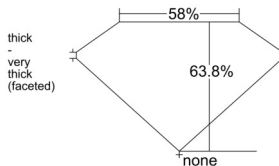

GIA®

FACSIMILE

GIA REPORT 6541308788

Verify this report at GIA.edu

GIA NATURAL DIAMOND DOSSIER®

January 05, 2026
GIA Report Number 6541308788
Shape and Cutting Style ..... Pear Brilliant
Measurements ..... 7.03 x 4.42 x 2.82 mm

GRADING RESULTS

Carat Weight ..... 0.51 carat
Color Grade ..... F
Clarity Grade VS1

ADDITIONAL GRADING INFORMATION

Polish ..... Excellent
Symmetry ..... Very Good
Fluorescence ..... None
Clarity Characteristics ..... Crystal, Cloud
Inscription(s): GIA 6541308788

PROPORTIONS

Profile not to actual proportions

GRADING SCALES

GIA COLOR SCALE		GIA CLARITY SCALE			
COLORLESS	D	VERY VERY SLIGHTLY INCLUDED	FLAWLESS		
	E		INTERNALLY FLAWLESS		
	F		VVS₁		
	G		VVS₂		
	NEAR COLORLESS	H	VERY SLIGHTLY INCLUDED	VS₁	
		I		VS₂	
		FAINT	J	SLIGHTLY INCLUDED	SI₁
			K		SI₂
	L		I₁		
	M		I₂		
N	I₃				
O					
VERT LIGHT	P	INCLUDED			
	Q				
	R				
	S				
	T				
	U				
	V				
	W				
LIGHT	X				
	Y				
	Z