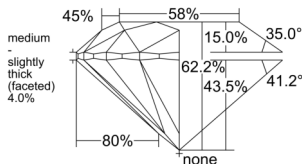

GIA®

FACSIMILE

GIA REPORT 6541313996

Verify this report at GIA.edu

GIA NATURAL DIAMOND DOSSIER®

December 25, 2025
GIA Report Number 6541313996
Shape and Cutting Style ..... Round Brilliant
Measurements ..... 4.90 - 4.93 x 3.05 mm

GRADING RESULTS

Carat Weight ..... 0.45 carat
Color Grade ..... E
Clarity Grade VVS1
Cut Grade ..... Excellent

ADDITIONAL GRADING INFORMATION

Polish ..... Excellent
Symmetry ..... Excellent
Fluorescence ..... Medium Blue
Clarity Characteristics ..... Pinpoint, Feather
Inscription(s): GIA 6541313996

PROPORTIONS

Profile to actual proportions