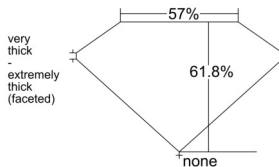

GIA®

FACSIMILE

GIA REPORT 6541337407

Verify this report at GIA.edu

GIA NATURAL DIAMOND DOSSIER®

December 29, 2025
GIA Report Number **6541337407**
Shape and Cutting Style ..... **Pear Brilliant**
Measurements ..... **7.05 x 4.08 x 2.52 mm**

GRADING RESULTS

Carat Weight ..... **0.43 carat**
Color Grade ..... **K**
Clarity Grade **VS2**

ADDITIONAL GRADING INFORMATION

Polish ..... **Very Good**
Symmetry ..... **Very Good**
Fluorescence ..... **Faint**
Clarity Characteristics ..... **Feather, Cavity**
Inscription(s): **GIA 6541337407**

PROPORTIONS

Profile not to actual proportions

GRADING SCALES

GIA COLOR SCALE		GIA CLARITY SCALE			
COLORLESS	D	VERY VERY SLIGHTLY INCLUDED	FLAWLESS		
	E		INTERNALLY FLAWLESS		
	F	VERY SLIGHTLY INCLUDED	VVS₁		
	G		VVS₂		
	H		VS₁		
	NEAR COLORLESS	I	SLIGHTLY INCLUDED	VS₂	
		J		SI₁	
		FAINT	K	INCLUDED	SI₂
			L		I₁
			M		I₂
VERT LIGHT	N		INCLUDED	I₃	
	O				
	P				
	Q				
	R				
	LIGHT	S			
		T			
U					
	V				
	W				
	X				
	Y				
	Z