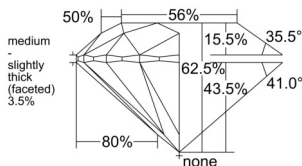

GIA®

FACSIMILE

GIA REPORT 6541344344

Verify this report at GIA.edu

GIA NATURAL DIAMOND DOSSIER®

December 30, 2025
GIA Report Number 6541344344
Shape and Cutting Style ..... Round Brilliant
Measurements ..... 4.91 - 4.95 x 3.08 mm

GRADING RESULTS

Carat Weight ..... 0.46 carat
Color Grade I
Clarity Grade VS1
Cut Grade ..... Excellent

ADDITIONAL GRADING INFORMATION

Polish ..... Excellent
Symmetry ..... Excellent
Fluorescence ..... Faint
Clarity Characteristics: Crystal, Cloud, Pinpoint, Indented Natural
Inspection(s): GIA 6541344344

PROPORTIONS

Profile to actual proportions

GRADING SCALES

GIA COLOR SCALE	GIA CLARITY SCALE	GIA CUT SCALE
COLOURLESS	FLAWLESS	EXCELLENT
D	INTERNALLY FLAWLESS	
E	VVS₁	VERY GOOD
F		
G	VS₁	GOOD
H		
I	SI₁	FAIR
J		
K	I₁	POOR
L		
M	I₂	
N		
O	I₃	
P		
Q		
R		
S		
T		
U		
V		
W		
X		
Y		
Z