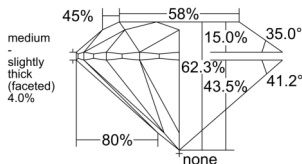

GIA®

FACSIMILE

GIA NATURAL DIAMOND DOSSIER®

December 31, 2025
GIA Report Number 6541344356
Shape and Cutting Style ..... Round Brilliant
Measurements ..... 3.98 - 4.00 x 2.48 mm

GRADING RESULTS

Carat Weight ..... 0.24 carat
Color Grade ..... D
Clarity Grade VS2
Cut Grade ..... Excellent

ADDITIONAL GRADING INFORMATION

Polish ..... Excellent
Symmetry ..... Excellent
Fluorescence ..... None
Clarity Characteristics ..... Cloud, Crystal
Inscription(s): GIA 6541344356

GIA REPORT 6541344356

Verify this report at GIA.edu

PROPORTIONS

GRADING SCALES

GIA COLOR SCALE	GIA CLARITY SCALE	GIA CUT SCALE	
D	FLAWLESS	EXCELLENT	
E	INTERNALLY FLAWLESS		
F		VVS₁	VERY GOOD
G	VVS₂		
H	VS₁	GOOD	
I	VS₂		
J	SI₁	FAIR	
K	SI₂		
L	I₁	POOR	
M	I₂		
N	I₃		
O			
P			
Q			
R			
S			
T			
U			
V			
W			
X			
Y			
Z