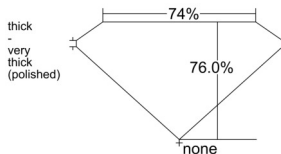

GIA®

FACSIMILE

GIA REPORT 6541345606

Verify this report at GIA.edu

GIA NATURAL DIAMOND DOSSIER®

December 30, 2025
GIA Report Number 6541345606
Shape and Cutting Style ..... Square Modified Brilliant
Measurements ..... 4.03 x 4.01 x 3.05 mm

GRADING RESULTS

Carat Weight ..... 0.45 carat
Color Grade ..... G
Clarity Grade VS1

ADDITIONAL GRADING INFORMATION

Polish ..... Excellent
Symmetry ..... Very Good
Fluorescence ..... Faint
Clarity Characteristics..... Crystal, Cavity, Feather, Pinpoint
Inscription(s): GIA 6541345606

PROPORTIONS

Profile not to actual proportions

GRADING SCALES

GIA COLOR SCALE		GIA CLARITY SCALE			
COLORLESS	D	VERY VERY SLIGHTLY INCLUDED	FLAWLESS		
	E		INTERNALLY FLAWLESS		
	F	VERY SLIGHTLY INCLUDED	VVS₁		
	G		VVS₂		
	H		VS₁		
	NEAR COLORLESS	I	SLIGHTLY INCLUDED	VS₂	
		J		SI₁	
		FAINT	K	INCLUDED	SI₂
			L		I₁
			M		I₂
VERT LIGHT	N	LIGHT	I₃		
	O				
	P				
	Q				
	R				
	S				
	T