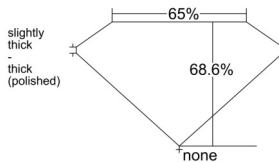

GIA®

FACSIMILE

GIA REPORT 6541347579

Verify this report at GIA.edu

GIA NATURAL DIAMOND DOSSIER®

December 31, 2025
GIA Report Number 6541347579
Shape and Cutting Style ..... Emerald Cut
Measurements ..... 5.64 x 3.94 x 2.70 mm

GRADING RESULTS

Carat Weight ..... 0.60 carat
Color Grade ..... F
Clarity Grade VS1

ADDITIONAL GRADING INFORMATION

Polish ..... Excellent
Symmetry ..... Very Good
Fluorescence ..... Medium Blue
Clarity Characteristics ..... Crystal, Pinpoint
Inscription(s): GIA 6541347579

PROPORTIONS

Profile not to actual proportions

GRADING SCALES

GIA COLOR SCALE		GIA CLARITY SCALE			
COLORLESS	D	VERY VERY SLIGHTLY INCLUDED	FLAWLESS		
	E		INTERNALLY FLAWLESS		
	F	VERY SLIGHTLY INCLUDED	VS₁		
	G		VS₂		
	H		VS₁		
	NEAR COLORLESS	I	SLIGHTLY INCLUDED	VS₂	
		J		SI₁	
		FAINT	K	INCLUDED	SI₂
			L		I₁
			M		I₂
VERT LIGHT	N	LIGHT	I₃		
	O				
	P				
	Q				
	R