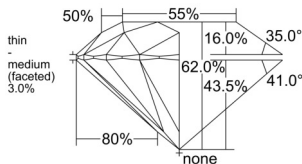

GIA®

FACSIMILE

GIA NATURAL DIAMOND DOSSIER®

December 31, 2025
GIA Report Number 6541355744
Shape and Cutting Style ..... Round Brilliant
Measurements ..... 5.73 - 5.76 x 3.56 mm

GRADING RESULTS

Carat Weight ..... 0.71 carat
Color Grade ..... D
Clarity Grade VVS2
Cut Grade ..... Excellent

ADDITIONAL GRADING INFORMATION

Polish ..... Excellent
Symmetry ..... Excellent
Fluorescence ..... None
Clarity Characteristics ..... Pinpoint
Inscription(s): GIA 6541355744

GIA REPORT 6541355744

Verify this report at GIA.edu

PROPORTIONS

GRADING SCALES

GIA COLOR SCALE

COLORLESS	D
	E
	F
	G
	H
	I
	J
NEAR COLORLESS	K
	L
Faint	M
	N
	O
	P
Very Light	Q
	R
	S
	T
	U
	V
Light	W
	X
	Y
	Z

GIA CLARITY SCALE

FLAWLESS	EXCELLENT	
INTERNALLY FLAWLESS		
VERY VERY SLIGHTLY INCLUDED	VERY GOOD	
VVS₁		
VVS₂		
VS₁	GOOD	
VS₂		
SLIGHTLY INCLUDED	FAIR	
SI₁		
SI₂		
INCLUDED	POOR	
		I₁
		I₂
I₃