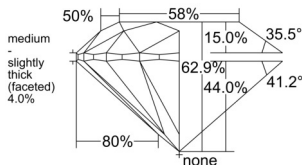

GIA®

FACSIMILE

GIA NATURAL DIAMOND DOSSIER®

January 08, 2026
GIA Report Number 6541395549
Shape and Cutting Style ..... Round Brilliant
Measurements ..... 4.64 - 4.70 x 2.94 mm

GRADING RESULTS

Carat Weight ..... 0.40 carat
Color Grade ..... G
Clarity Grade VVS1
Cut Grade ..... Excellent

ADDITIONAL GRADING INFORMATION

Polish ..... Excellent
Symmetry ..... Very Good
Fluorescence ..... None
Clarity Characteristics ..... Internal Graining
Inscription(s): GIA 6541395549

GIA REPORT 6541395549

Verify this report at GIA.edu

PROPORTIONS

GRADING SCALES

GIA COLOR SCALE	GIA CLARITY SCALE	GIA CUT SCALE	
COLOURLESS D	FLAWLESS	EXCELLENT	
E	INTERNALLY FLAWLESS		
F		VVS₁	VERY GOOD
G	VVS₂		
H	VS₁	GOOD	
I	VS₂		
J	SI₁	FAIR	
K	SI₂		
L	I₁	POOR	
M	I₂		
N	I₃		
O			
P			
Q			
R			
S			
T			
U			
V			
W			
X			
Y			
Z