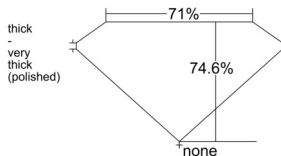

GIA®

FACSIMILE

GIA REPORT 6541403259

Verify this report at GIA.edu

GIA NATURAL DIAMOND DOSSIER®

January 08, 2026
GIA Report Number 6541403259
Shape and Cutting Style ..... Square Modified Brilliant
Measurements ..... 5.16 x 5.11 x 3.81 mm

GRADING RESULTS

Carat Weight ..... 0.90 carat
Color Grade I
Clarity Grade SI1

ADDITIONAL GRADING INFORMATION

Polish ..... Excellent
Symmetry ..... Excellent
Fluorescence ..... None
Clarity Characteristics ..... Cloud, Crystal
Inscription(s): GIA 6541403259

PROPORTIONS

Profile not to actual proportions

GRADING SCALES

GIA COLOR SCALE		GIA CLARITY SCALE			
COLORLESS	D	VERY VERY SLIGHTLY INCLUDED	FLAWLESS		
	E		INTERNALLY FLAWLESS		
	F		VVS₁		
	G		VVS₂		
	NEAR COLORLESS	H	VERY SLIGHTLY INCLUDED	VS₁	
		I		VS₂	
		FAINT	J	SLIGHTLY INCLUDED	SI₁
			K		SI₂
	L		I₁		
	VERY LIGHT		M	INCLUDED	I₂
N			I₃		
O					
P					
LIGHT	Q				
	R				
	S				
	T				
	U				
	Z