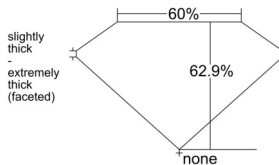

GIA®

FACSIMILE

GIA REPORT 6541409902

Verify this report at GIA.edu

GIA NATURAL DIAMOND DOSSIER®

January 29, 2026
GIA Report Number **6541409902**
Shape and Cutting Style ..... **Heart Brilliant**
Measurements ..... **3.80 x 4.59 x 2.88 mm**

GRADING RESULTS

Carat Weight ..... **0.30 carat**
Color Grade ..... **F**
Clarity Grade **VS2**

ADDITIONAL GRADING INFORMATION

Polish ..... **Excellent**
Symmetry ..... **Very Good**
Fluorescence ..... **None**
Clarity Characteristics ..... **Needle, Feather**
Inscription(s): **GIA 6541409902**

PROPORTIONS

Profile not to actual proportions

GRADING SCALES

GIA COLOR SCALE		GIA CLARITY SCALE			
COLORLESS	D	VERY VERY SLIGHTLY INCLUDED	FLAWLESS		
	E		INTERNALLY FLAWLESS		
	F	VERY SLIGHTLY INCLUDED	VVS₁		
	G		VVS₂		
	H		VS₁		
	NEAR COLORLESS	I	SLIGHTLY INCLUDED	VS₂	
		J		SI₁	
		FAINT	K	INCLUDED	SI₂
			L		I₁
			M		I₂
VERT LIGHT	N	LIGHT	I₃		
	O				
	P				
	Q				
	R